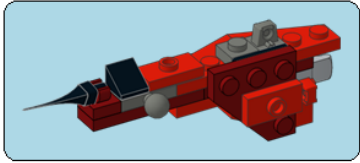

1506

Red Viper

191 pieces

A custom model design by  
Jason Allemann

[jkbrickworks.com](http://jkbrickworks.com)

All the parts needed  
to build this model are  
available from set 31032  
Red Creatures.

**1**