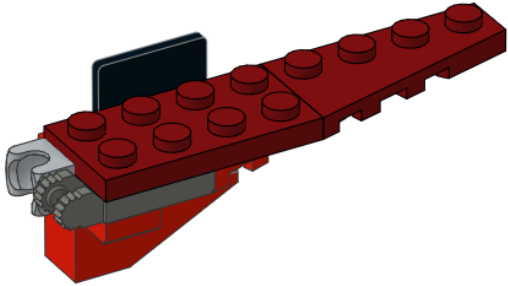

1506

Red Viper

191 pieces

A custom model design by  
Jason Allemann

[jkbrickworks.com](http://jkbrickworks.com)

All the parts needed  
to build this model are  
available from set 31032  
Red Creatures.

**1**

**2**

**3**

**4**

5

6

**1**

**2**

**3**