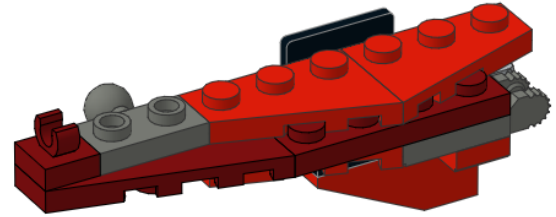

1506

Red Viper

191 pieces

A custom model design by  
Jason Allemann

[jkbrickworks.com](http://jkbrickworks.com)

All the parts needed  
to build this model are  
available from set 31032  
Red Creatures.

**1**

**2**

**3**

**4**

5

6

**1**

**2**

**3**

**4**

5

6

**1**

**2**

**3**

**4**

**5**