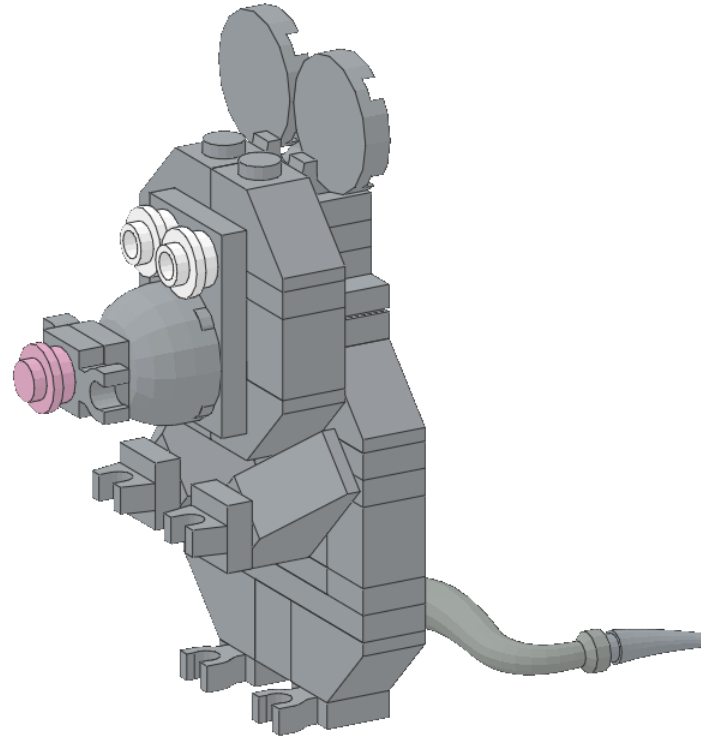

7202

Mouse

51 pieces

A custom model design by
Jason and Kristal

truedimensions.com

2x

1x

1