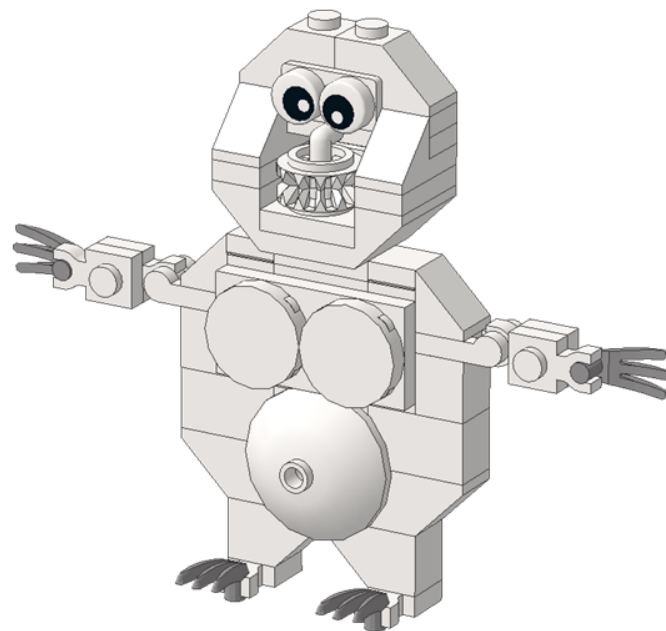

5955

Abominable
Snowman

56 pieces

A custom model design by
Kristal and Jason

truedimensions.com

2x 

5x 

4x 

4x

14

5955 Abominable Snowman

A custom model design by Kristal and Jason

Copyright © 2013

To see more of our models, visit truedimensions.com

Instructions automatically published using Instructor version 1.5