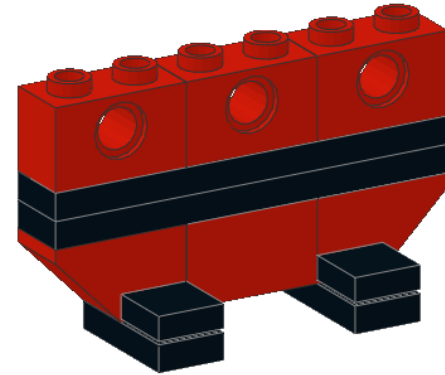

5951

Santa Claus

44 pieces

Model design by
Kristal and Jason

truedimensions.com/lego

2x  2x  2x 

1

1x  2x  3x 

2

1x  1x  2x 

3

1x  4x 

4

1x  2x  1x  1x 

1x 

5