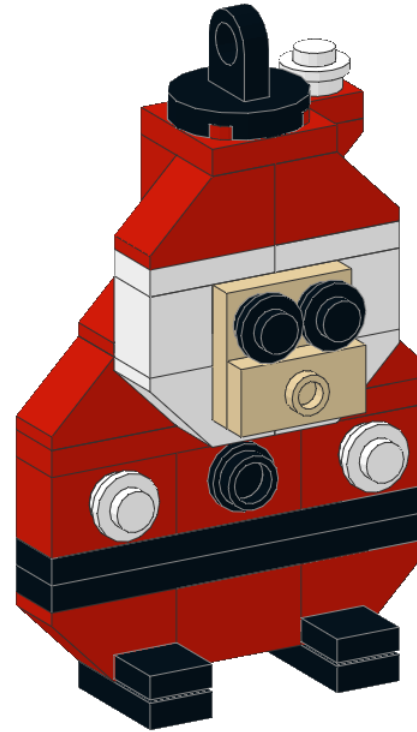

5951

Santa Claus

44 pieces

Model design by
Kristal and Jason

truedimensions.com/lego

2x  2x  2x 

1

1x  2x  3x 

1x

8

5951 Santa Claus

Model design by Kristal and Jason

Copyright © 2012

truedimensions.com/lego

Instructions automatically generated using Instructor version 1.4

These instructions and the model they depict are in no way sponsored, endorsed, or authorized by The LEGO Group.