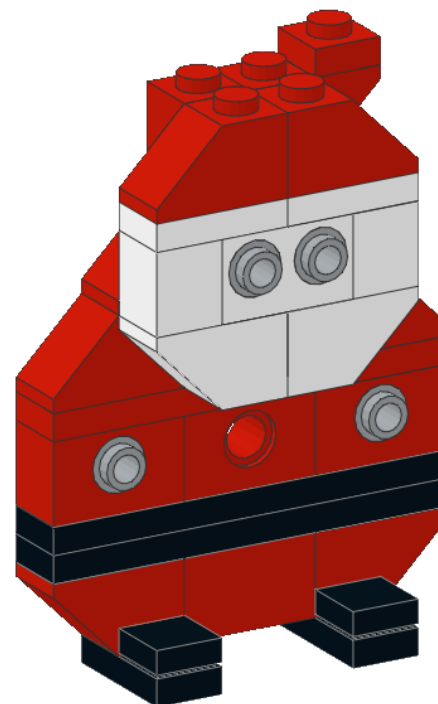

1x 2x 1x 1x

1x

5

1x 2x 2x 2x

6