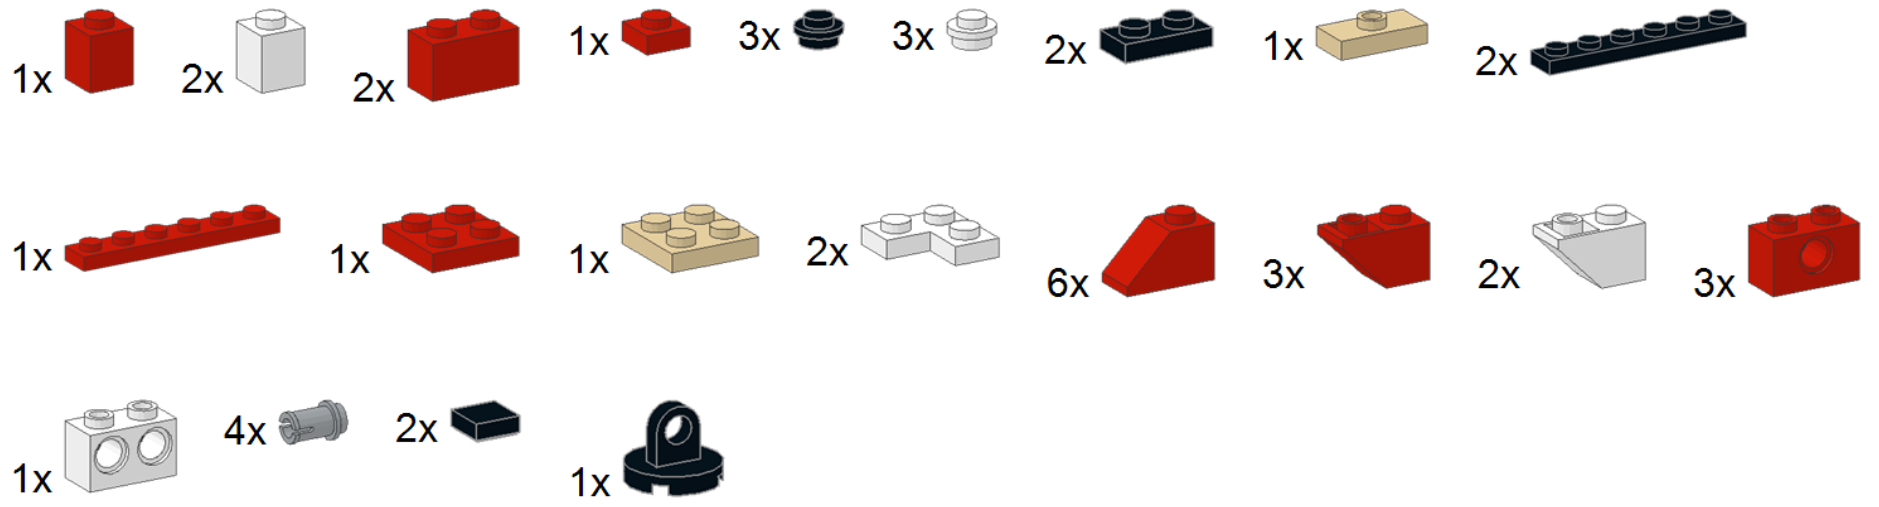

5951

Santa Claus

44 pieces

Model design by
Kristal and Jason

truedimensions.com/lego

2x  2x  2x 

1

1x  2x  3x 