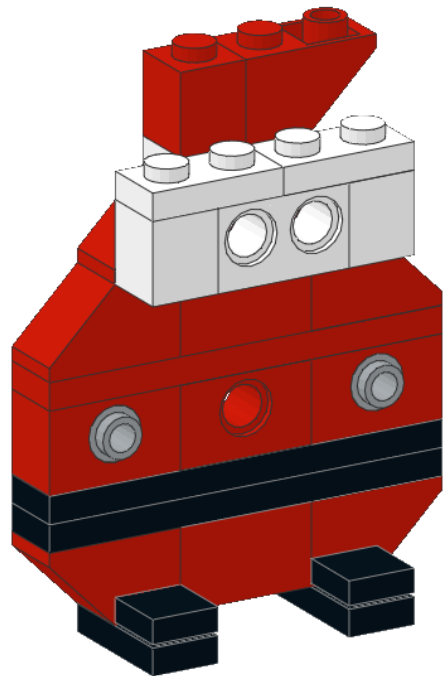

1x 2x 1x 1x

1x