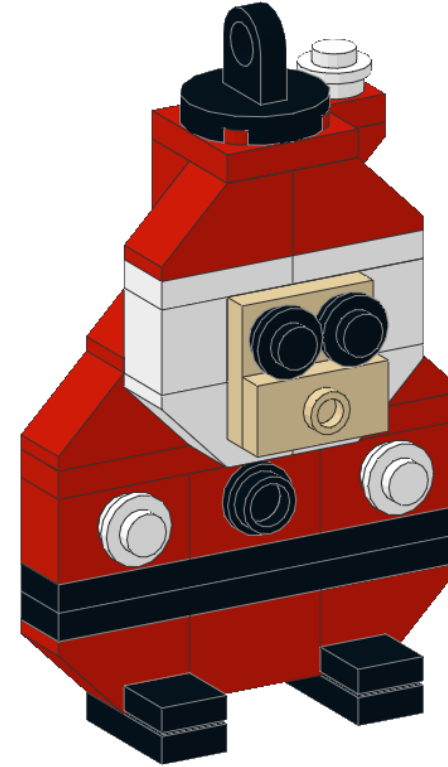

5951

Santa Claus

44 pieces

Model design by
Kristal and Jason

truedimensions.com/lego

2x  2x  2x 

1

1x  2x  3x 

1x

8

5951 Santa Claus

Model design by Kristal and Jason

Copyright © 2012

truedimensions.com/lego

Instructions automatically generated using Instructor version 1.4

These instructions and the model they depict are in no way sponsored, endorsed, or authorized by The LEGO Group.