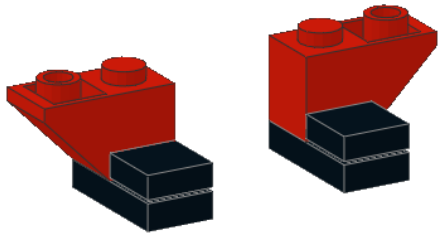

5951

Santa Claus

44 pieces

Model design by
Kristal and Jason

truedimensions.com/lego

2x  2x  2x 

1

1x  2x  3x 

2

1x  1x  2x 

3

1x  4x 

4

1x  2x  1x  1x 

1x 

5